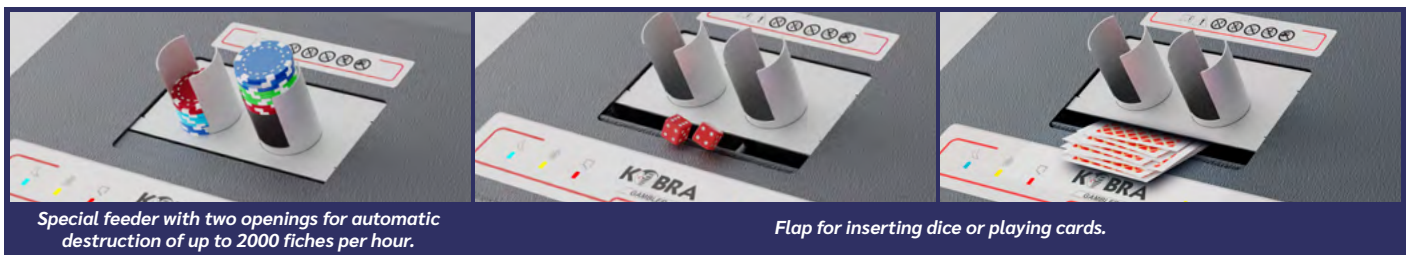

KOBRA GAMBLER

ADVANCED SHREDDER DEVELOPED FOR HIGH-SECURITY DISPOSAL OF CASINO GAMING MATERIALS

Manufacturer: ELCOMAN srl
Brand: KOBRA
Model: GAMBLER
Article Code: 99.956
EAN Code: 8 026064 999564

Throat width:	160 x 21 mm
Shred size:	12,5 x 20 mm gaming pieces 12,5 x 20-88 mm playing cards
Shreddable materials:	casino gaming pieces such as dice, poker chips, gaming tokens and playing cards
Waste bin capacity:	32 litres. Removable waste bin.
Noise level:	55 dB
Voltage:	230 Volt / 50-60 Hz
Power:	2000 Watt
Dimensions (WxDxH):	63 x 53 x 104 cm
Net weight:	141 Kg

MAIN FEATURES

The Kobra GAMBLER is a high performance shredder designed specifically for high security destruction of regulated casino gaming pieces such as dice, poker chips, gaming tokens and playing cards.

- The Kobra GAMBLER ensures **fast, easy and compliant destruction** of casino and gaming pieces for **maximum protection against fraud**.
- **Exclusive shredding technology:** specifically designed heavy cutting knives for extraordinary market leading performance and durability.
- **Compact design:** ideal for locations where space is at a premium.
- **Energy saving, high performance motor:** saves energy costs with optimal performance.
- **Easy access with multiple openings:** special feeder for the automatic destruction of fiches, flap for inserting dice or playing cards.
- **LED display** for real-time status updates.
- **Automatic Safety Stop** in case of bag full or door open.
- **Automatic anti-jamming system.**

"TITAN-COLOSSUS" GERMOTOR DRIVE

The Kobra GAMBLER is equipped with the "Titan-Colossus" gearmotor drive specially designed heavy duty cutting knives with unmatched power to shred large quantities of casino gaming pieces such as dice, fiches, gaming tokens and playing cards.