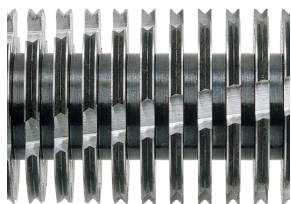

# HSM SECURIO AF500 - 1.9 x 15 mm

## HSM SECURIO AF500 document shredder with automatic paper feed

The simple and convenient method of data destruction for work groups. The document shredder with an automatic paper feed and lockable stack protects inserted stacks of paper from unauthorised access and shreds stacks of paper of up to 500 sheets as well as single sheets of paper easily whilst saving you time.

### Technical data

<b>Order number:</b>	2102811	<b>Voltage / Frequency:</b>	230 V / 50 Hz
<b>EAN</b>	4026631050760	<b>Intake width:</b>	240 mm
<b>Cutting type:</b>	particle cut	<b>Container volume / collecting:</b>	82 l
<b>Cutting width:</b>	1,9 mm	<b>Noise level (idle operation):</b>	ca. 56 dB(A)
<b>Particle length:</b>	15 mm	<b>Width x Depth x Height:</b>	497 x 491 x 1002 mm
<b>Security level (DIN 66399):</b>	E-4   F-2   P-5   T-5	<b>Weight:</b>	27 kg
<b>Cutting capacity in sheets 80g/m<sup>2</sup>:</b>	9 - 11	<b>Shredder material:</b>	Paper, Staples and paper clips, Credit card
<b>Power consumption:</b>	500 W		

### Product information

The induction-hardened, solid steel cutting rollers can easily cope with staples and paper clips and guarantee durability.

It is possible to secure the paper stack inserted into the magazine against unauthorized access by using the Lock-and-Go function.