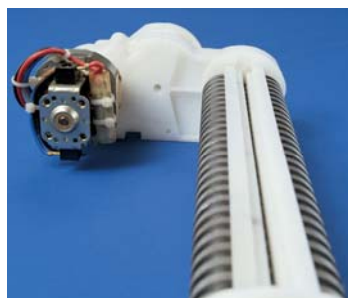

An enclosed transmission system protects the gear from dust and does not require lubrication or maintenance

Authorized dealer

Don Ruffles Limited
t.+44(0)845 5555 007