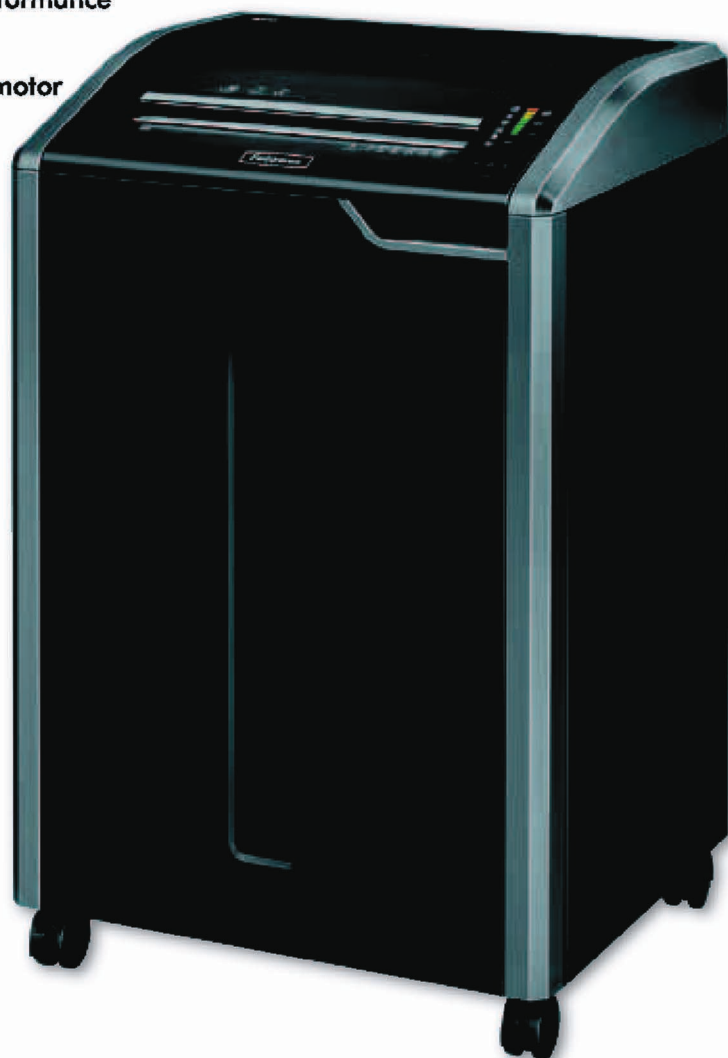

## Large Office Strip Cut shredder with 100% Jam Proof System For 20+ users

- 100% Jam Proof eliminates paper jams and powers through tough jobs
- SafeSense® Technology immediately stops shredding when hands touch the paper entry
- Energy savings system reduces in-use energy consumption and powers down after 2 minutes of inactivity
- Features wide 405mm paper entry plus continuous duty motor for non-stop shredding
- Sleek, modern design
- Shreds 40-42 sheets per pass into 5.8mm strip-cut particles
- Shreds credit cards, staples, paperclips and CDs
- 141L pull-out bin for easy emptying
- 2 year full warranty/ 20 year cutter warranty

## Large Office Cross Cut Shredder with 100% Jam Proof For 20+ users

- 100% Jam Proof eliminates paper jams and powers through tough jobs
- SafeSense® Technology immediately stops shredding when hands touch the paper entry
- Energy savings system reduces in-use energy consumption and powers down after 2 minutes of inactivity
- New Auto-Oil mechanism oils the cutters to enhance performance and extend shredder life
- Features wide 405mm paper entry plus continuous duty motor for non-stop shredding
- Sleek, modern design
- Shreds 26-28 sheets paper per pass into 3.9 x 30mm cross cut particles
- Shreds credit cards, staples, paperclips and CDs
- 142L pull-out bin for easy emptying
- 2 year full warranty/ 20 year cutter warranty