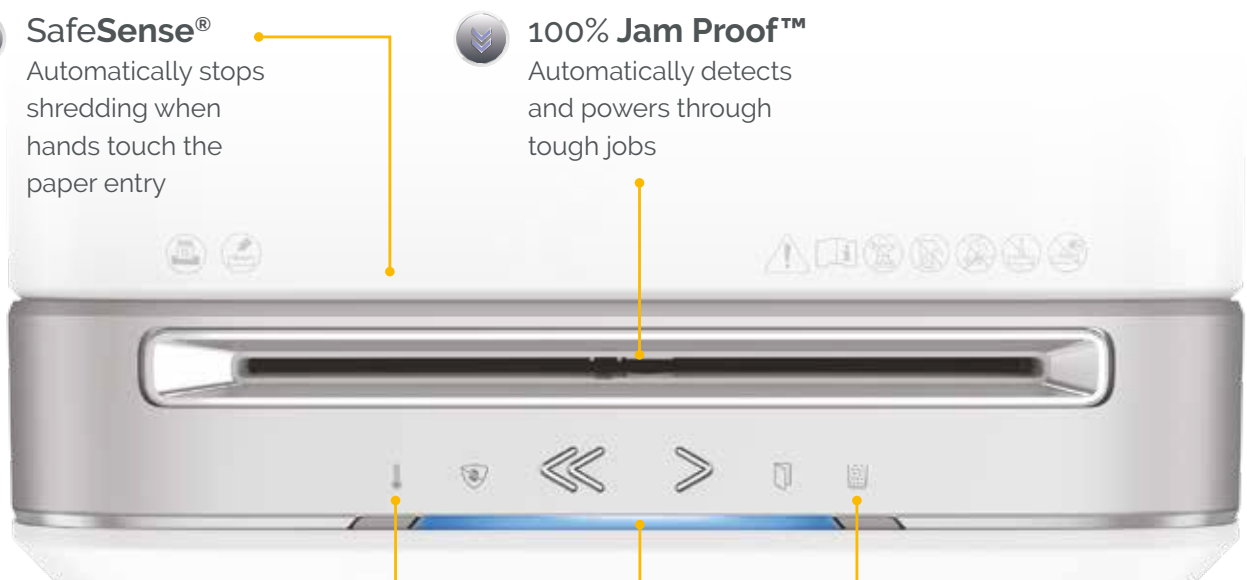

Fellowes

Next Generation Shredders

More Shredding. Zero Jamming.

IntelliBAR™
with Patented Responsive Technology

Intelligent responsive technology that is 100% Jam-Proof, allowing you to shred safely and quietly, with maximum protection, productivity and convenience.

SafeSense®

Automatically stops shredding when hands touch the paper entry

100% Jam Proof™

Automatically detects and powers through tough jobs

Run Time Indicator

Warns you when the shredder is nearing the run time limit and alerts you when it needs to cool down

Efficiency Meter

Lets you know when the shredder can accept more pages for maximum productivity

Bin Full Indicator

Notifies you when the bin is nearly full and alerts you when it needs to be emptied

Product Specifications: