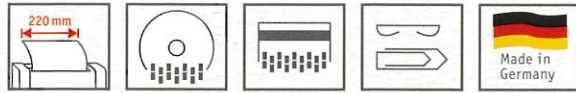

5	Product name	Capacity		Cut mm	Security level	Waste capacity litres
		A4 70 gsm sheets	A4 80 gsm sheets			
3	32204-2SC	23	18	3.9	S2	53
	32206-2SC	27	22	5.8	S2	53
	32214-3CC	16	13	3.9 x 40.0	S3	53
	32222-4CC	11	9	2.0 x 15.0	S4	53
	32230-5CC*	6	5	0.8 x 12.0	S5	53